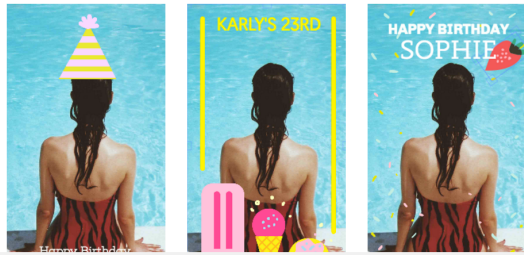

Gift code?

USE SIMPLE DESIGN PROGRAMS

- PicMonkey.com
- Canva.com

1080px wide by 1920px high

USE GEOFILTER VENDORS

**BASIC GEOFILTER TEMPLATES
OR
OUTSOURCE THE ENTIRE DESIGN**

**Pepperfilters.com
SnapGeofilters.com
GeofilterMe.com**