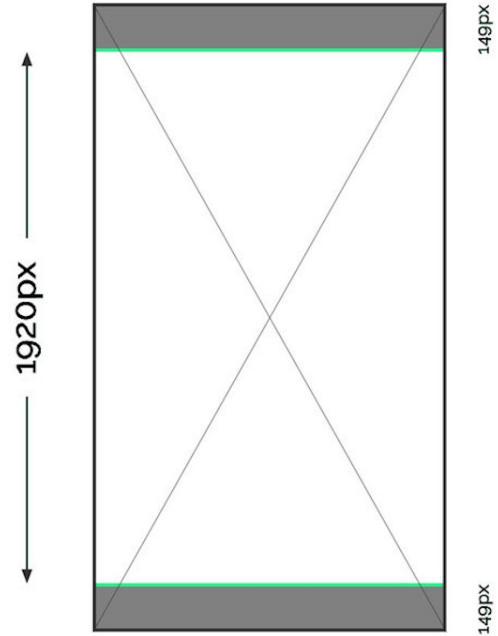

USE SIMPLE DESIGN PROGRAMS

- PicMonkey.com
- Canva.com

1080px wide by 1920px high