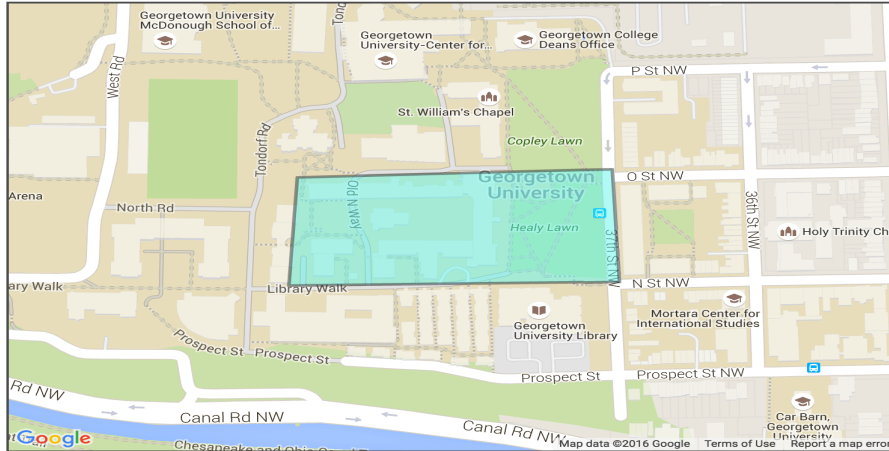

Georgetown University, O Street Northwest, Washington...

Map Satellite

BACK RESET FENCE NEXT

Between 20 thousand to 5 million square feet

GET HYPERLOCAL

GET HYPERLOCAL (AND SAVE \$\$\$)

Decrease size or location to save money on your filter

@LAURAEWILSON

#SOCIAL16

SUBMISSION PROCESS

- Review order details
- Give at least one business day for approvals
- If filter is rejected make changes and resubmit

Order Details

Example Geofilter ×

Start Time: 07/12/2016 08:00 AM EDT
End Time: 07/12/2016 05:00 PM EDT
Area Covered: 4,670,435 Sq Ft
Price: \$525.42 USD