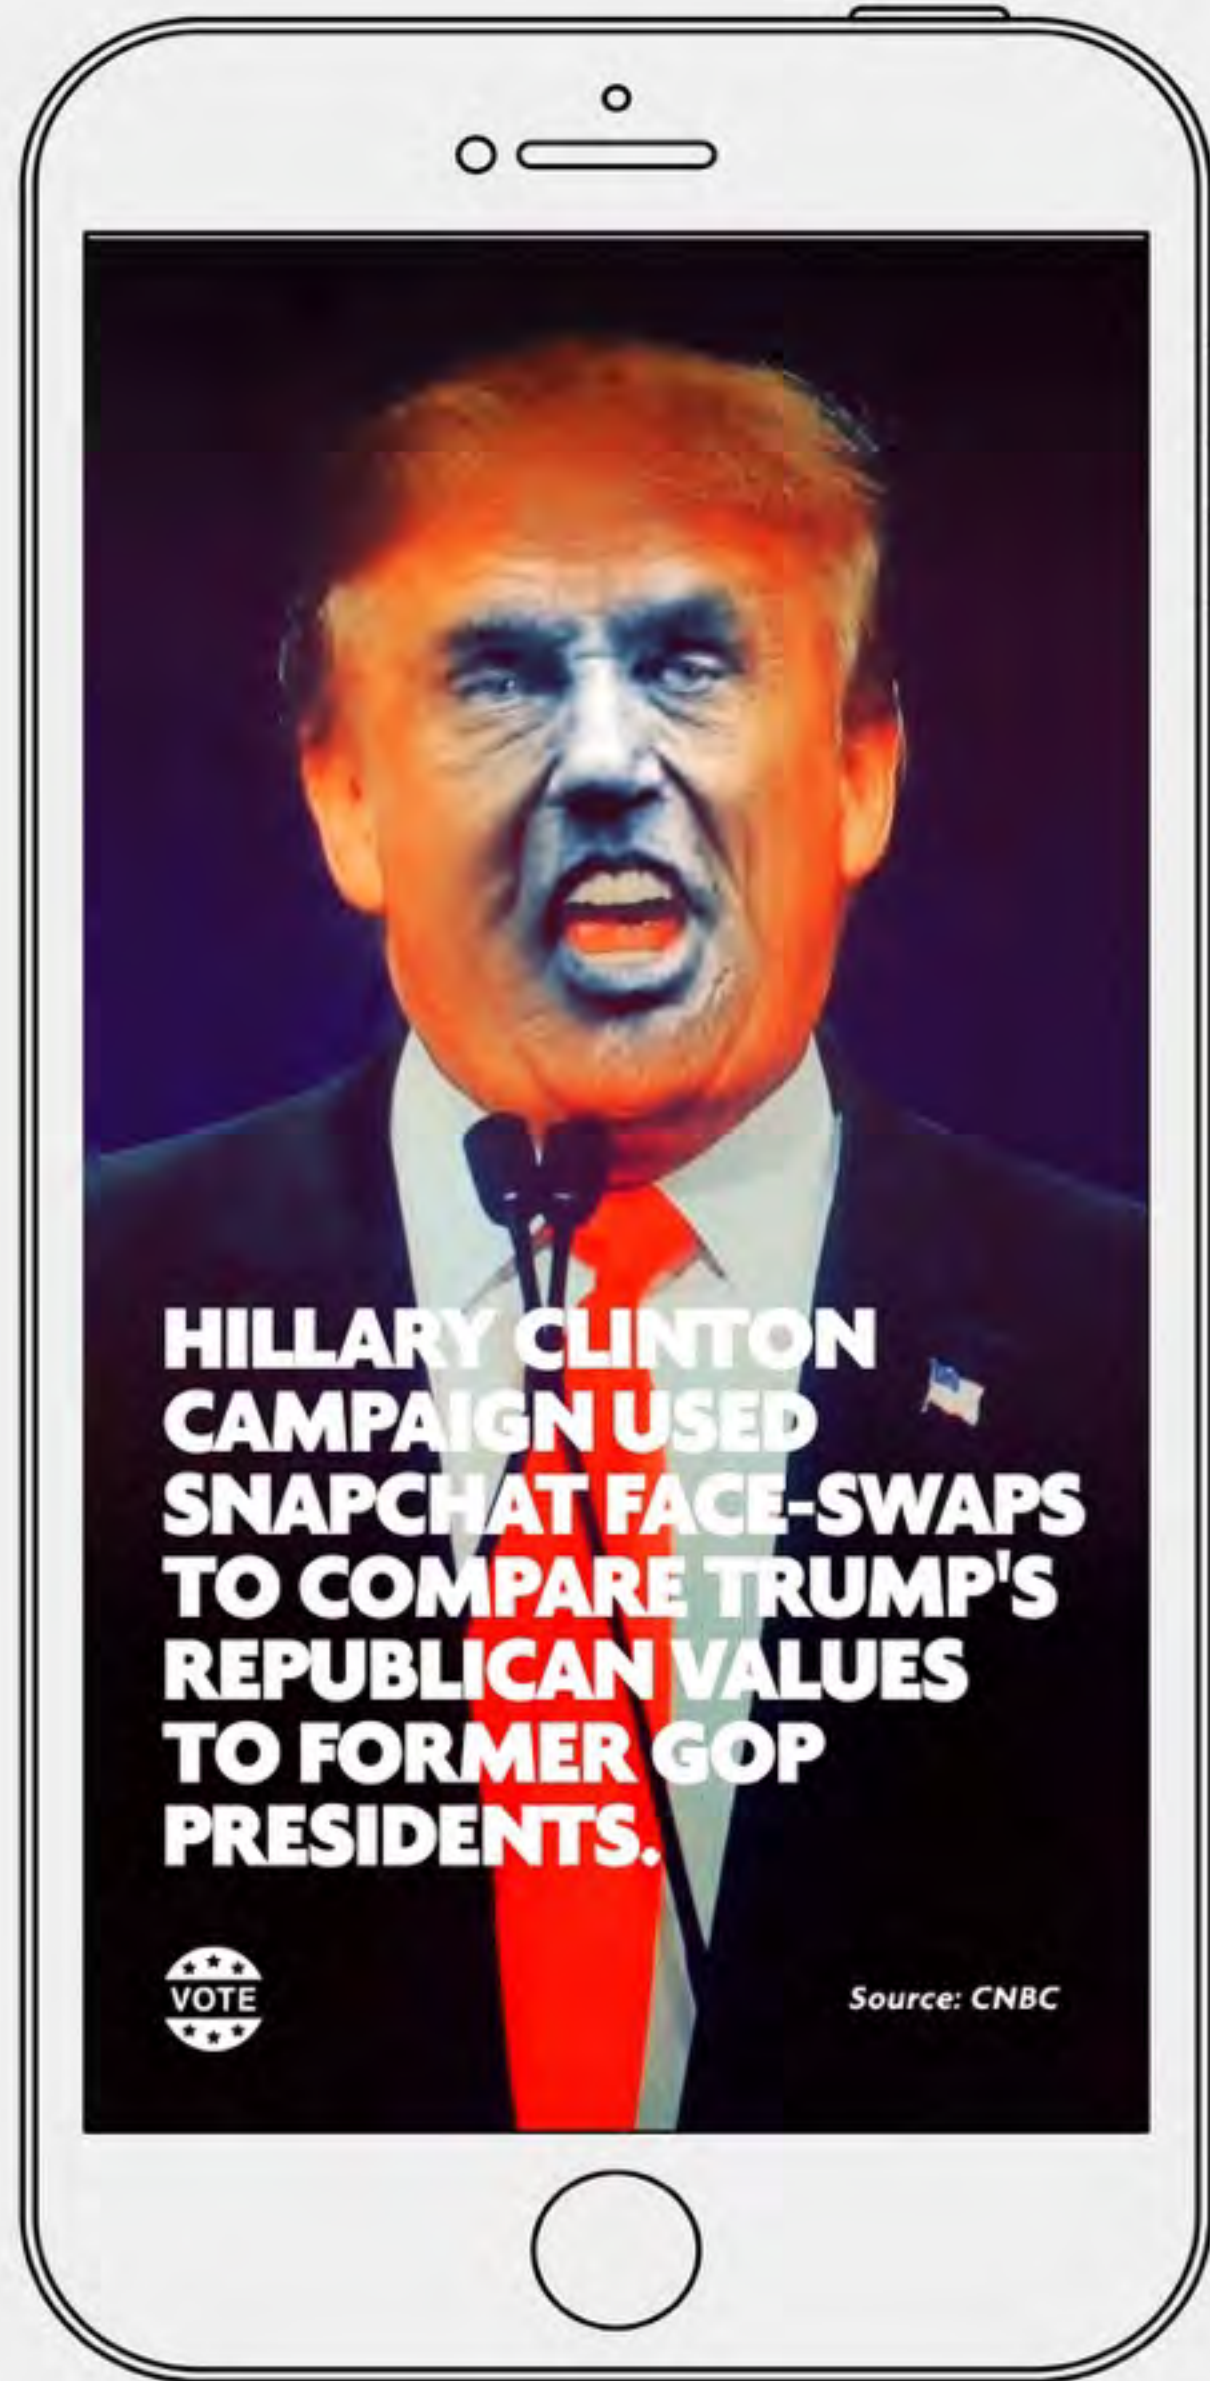

**NOWTHIS**  
**NT**

HI, I'M LO!  
LO@NOWTHISMEDIA.COM

---

**DIRECTOR  
OF EDITORIAL  
CREATIVE**

---

**HILLARY CLINTON  
CAMPAIGN USED  
SNAPCHAT FACE-SWAPS  
TO COMPARE TRUMP'S  
REPUBLICAN VALUES  
TO FORMER GOP  
PRESIDENTS.**

*Source: CNBC*

**HILLARY CLINTON  
CAMPAIGN USED  
SNAPCHAT FACE-SWAPS  
TO COMPARE TRUMP'S  
REPUBLICAN VALUES  
TO FORMER GOP  
PRESIDENTS.**

*Source: CNBC*

**HILLARY CLINTON  
CAMPAIGN USED  
SNAPCHAT FACE-SWAPS  
TO COMPARE TRUMP'S  
REPUBLICAN VALUES  
TO FORMER GOP  
PRESIDENTS.**