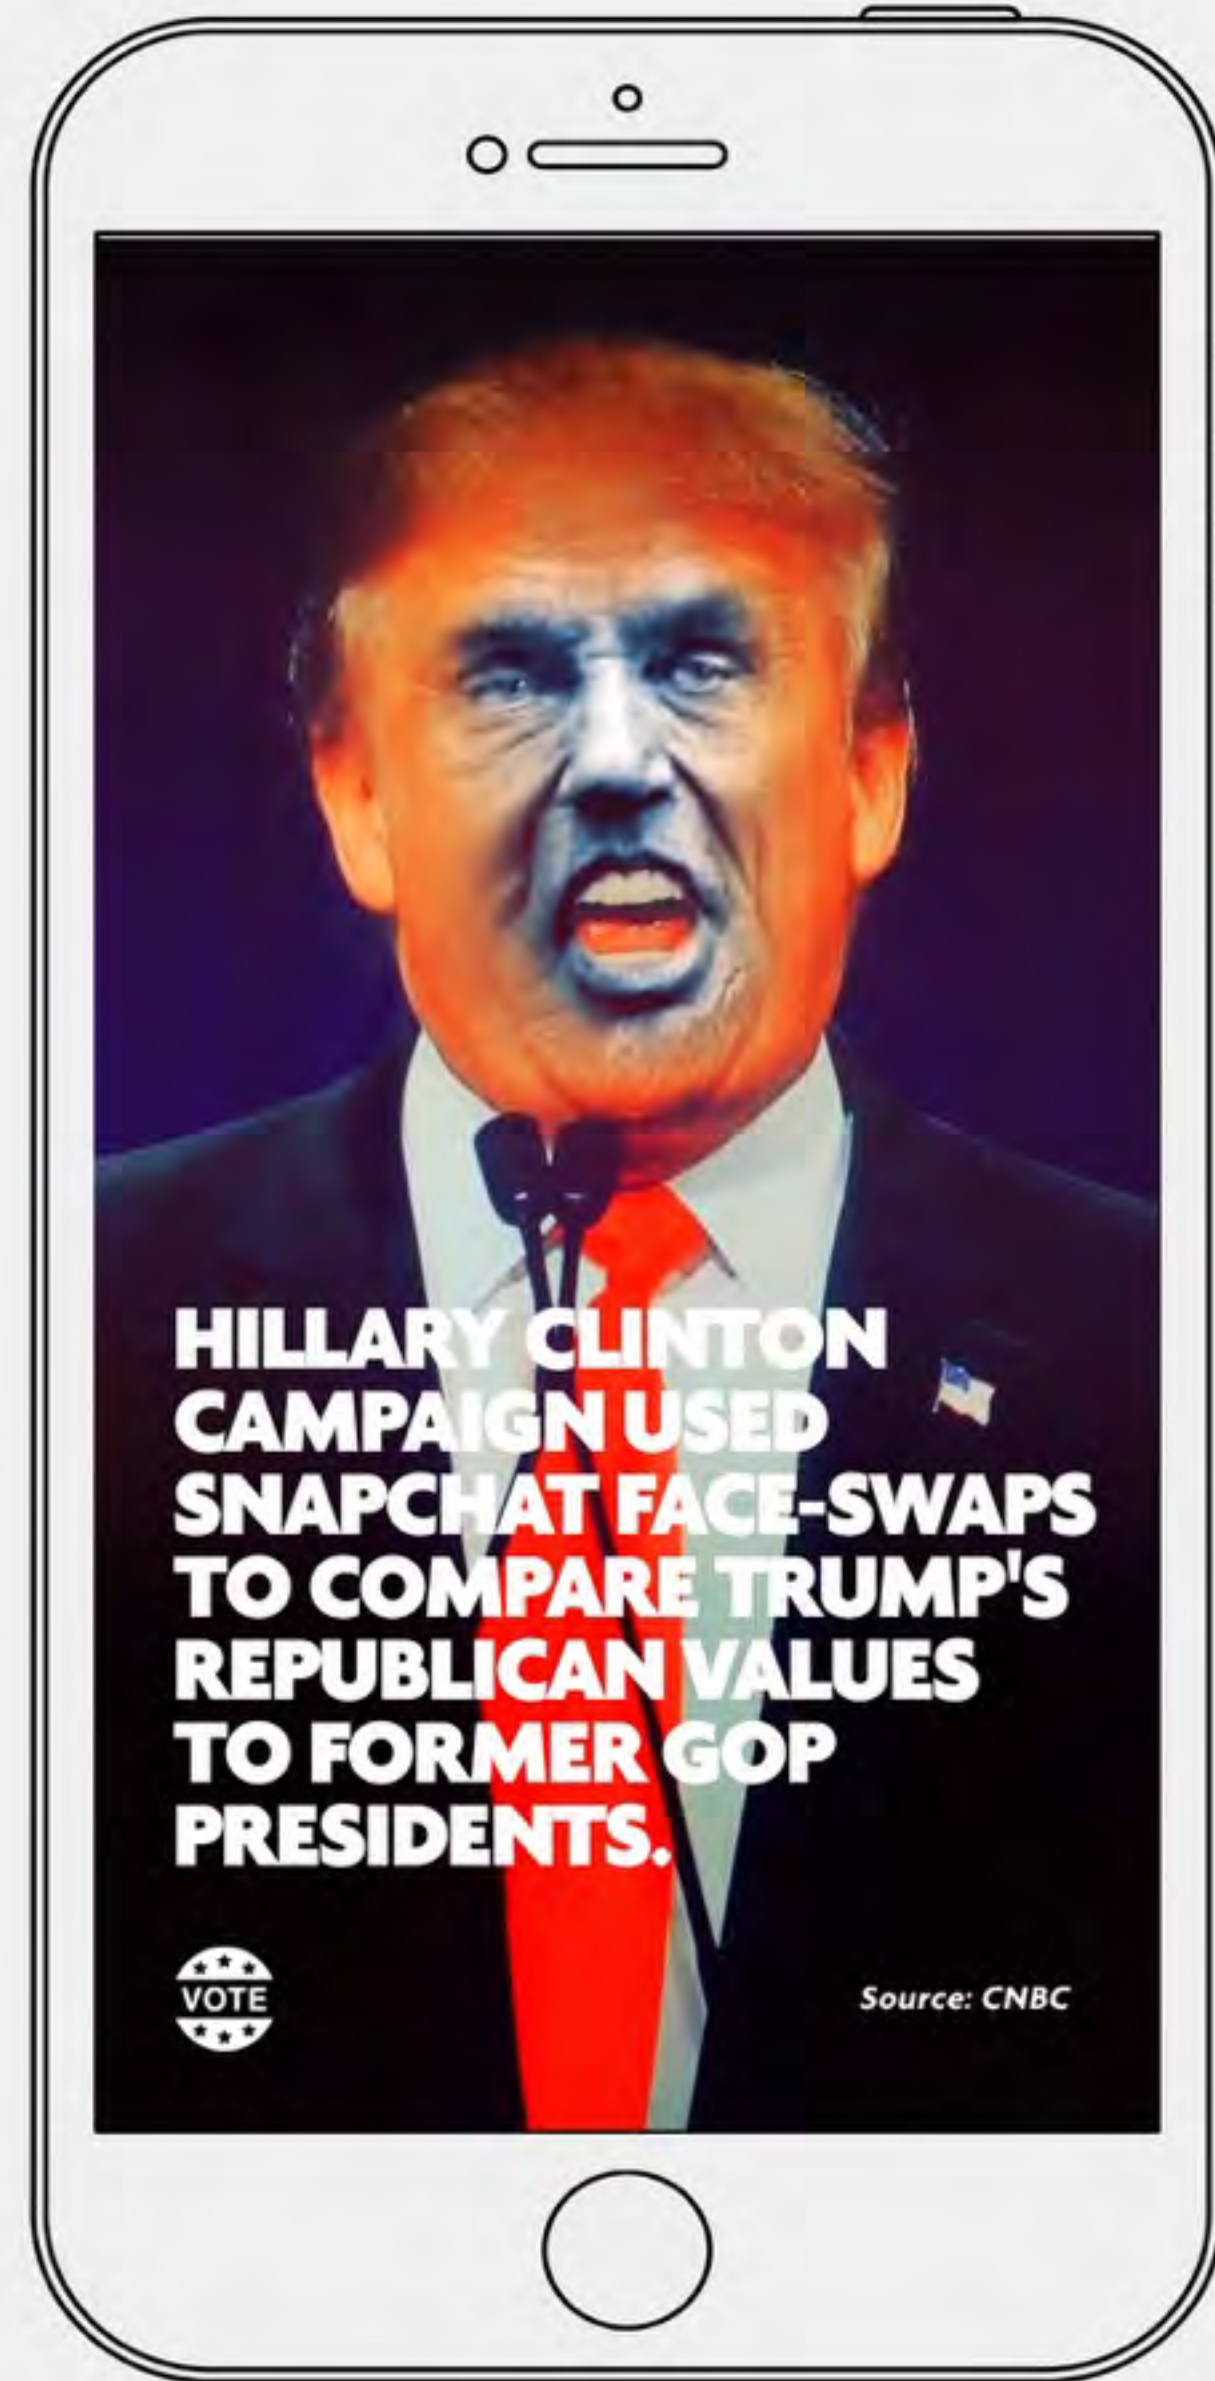

**NOWTHIS**  
**NT**

HI, I'M LO!  
LO@NOWTHISMEDIA.COM

---

**DIRECTOR  
OF EDITORIAL  
CREATIVE**

---

**HILLARY CLINTON  
CAMPAIGN USED  
SNAPCHAT FACE-SWAPS  
TO COMPARE TRUMP'S  
REPUBLICAN VALUES  
TO FORMER GOP  
PRESIDENTS.**

*Source: CNBC*

**HILLARY CLINTON  
CAMPAIGN USED  
SNAPCHAT FACE-SWAPS  
TO COMPARE TRUMP'S  
REPUBLICAN VALUES  
TO FORMER GOP  
PRESIDENTS.**

*Source: CNBC*

**HILLARY CLINTON  
CAMPAIGN USED  
SNAPCHAT FACE-SWAPS  
TO COMPARE TRUMP'S  
REPUBLICAN VALUES  
TO FORMER GOP  
PRESIDENTS.**