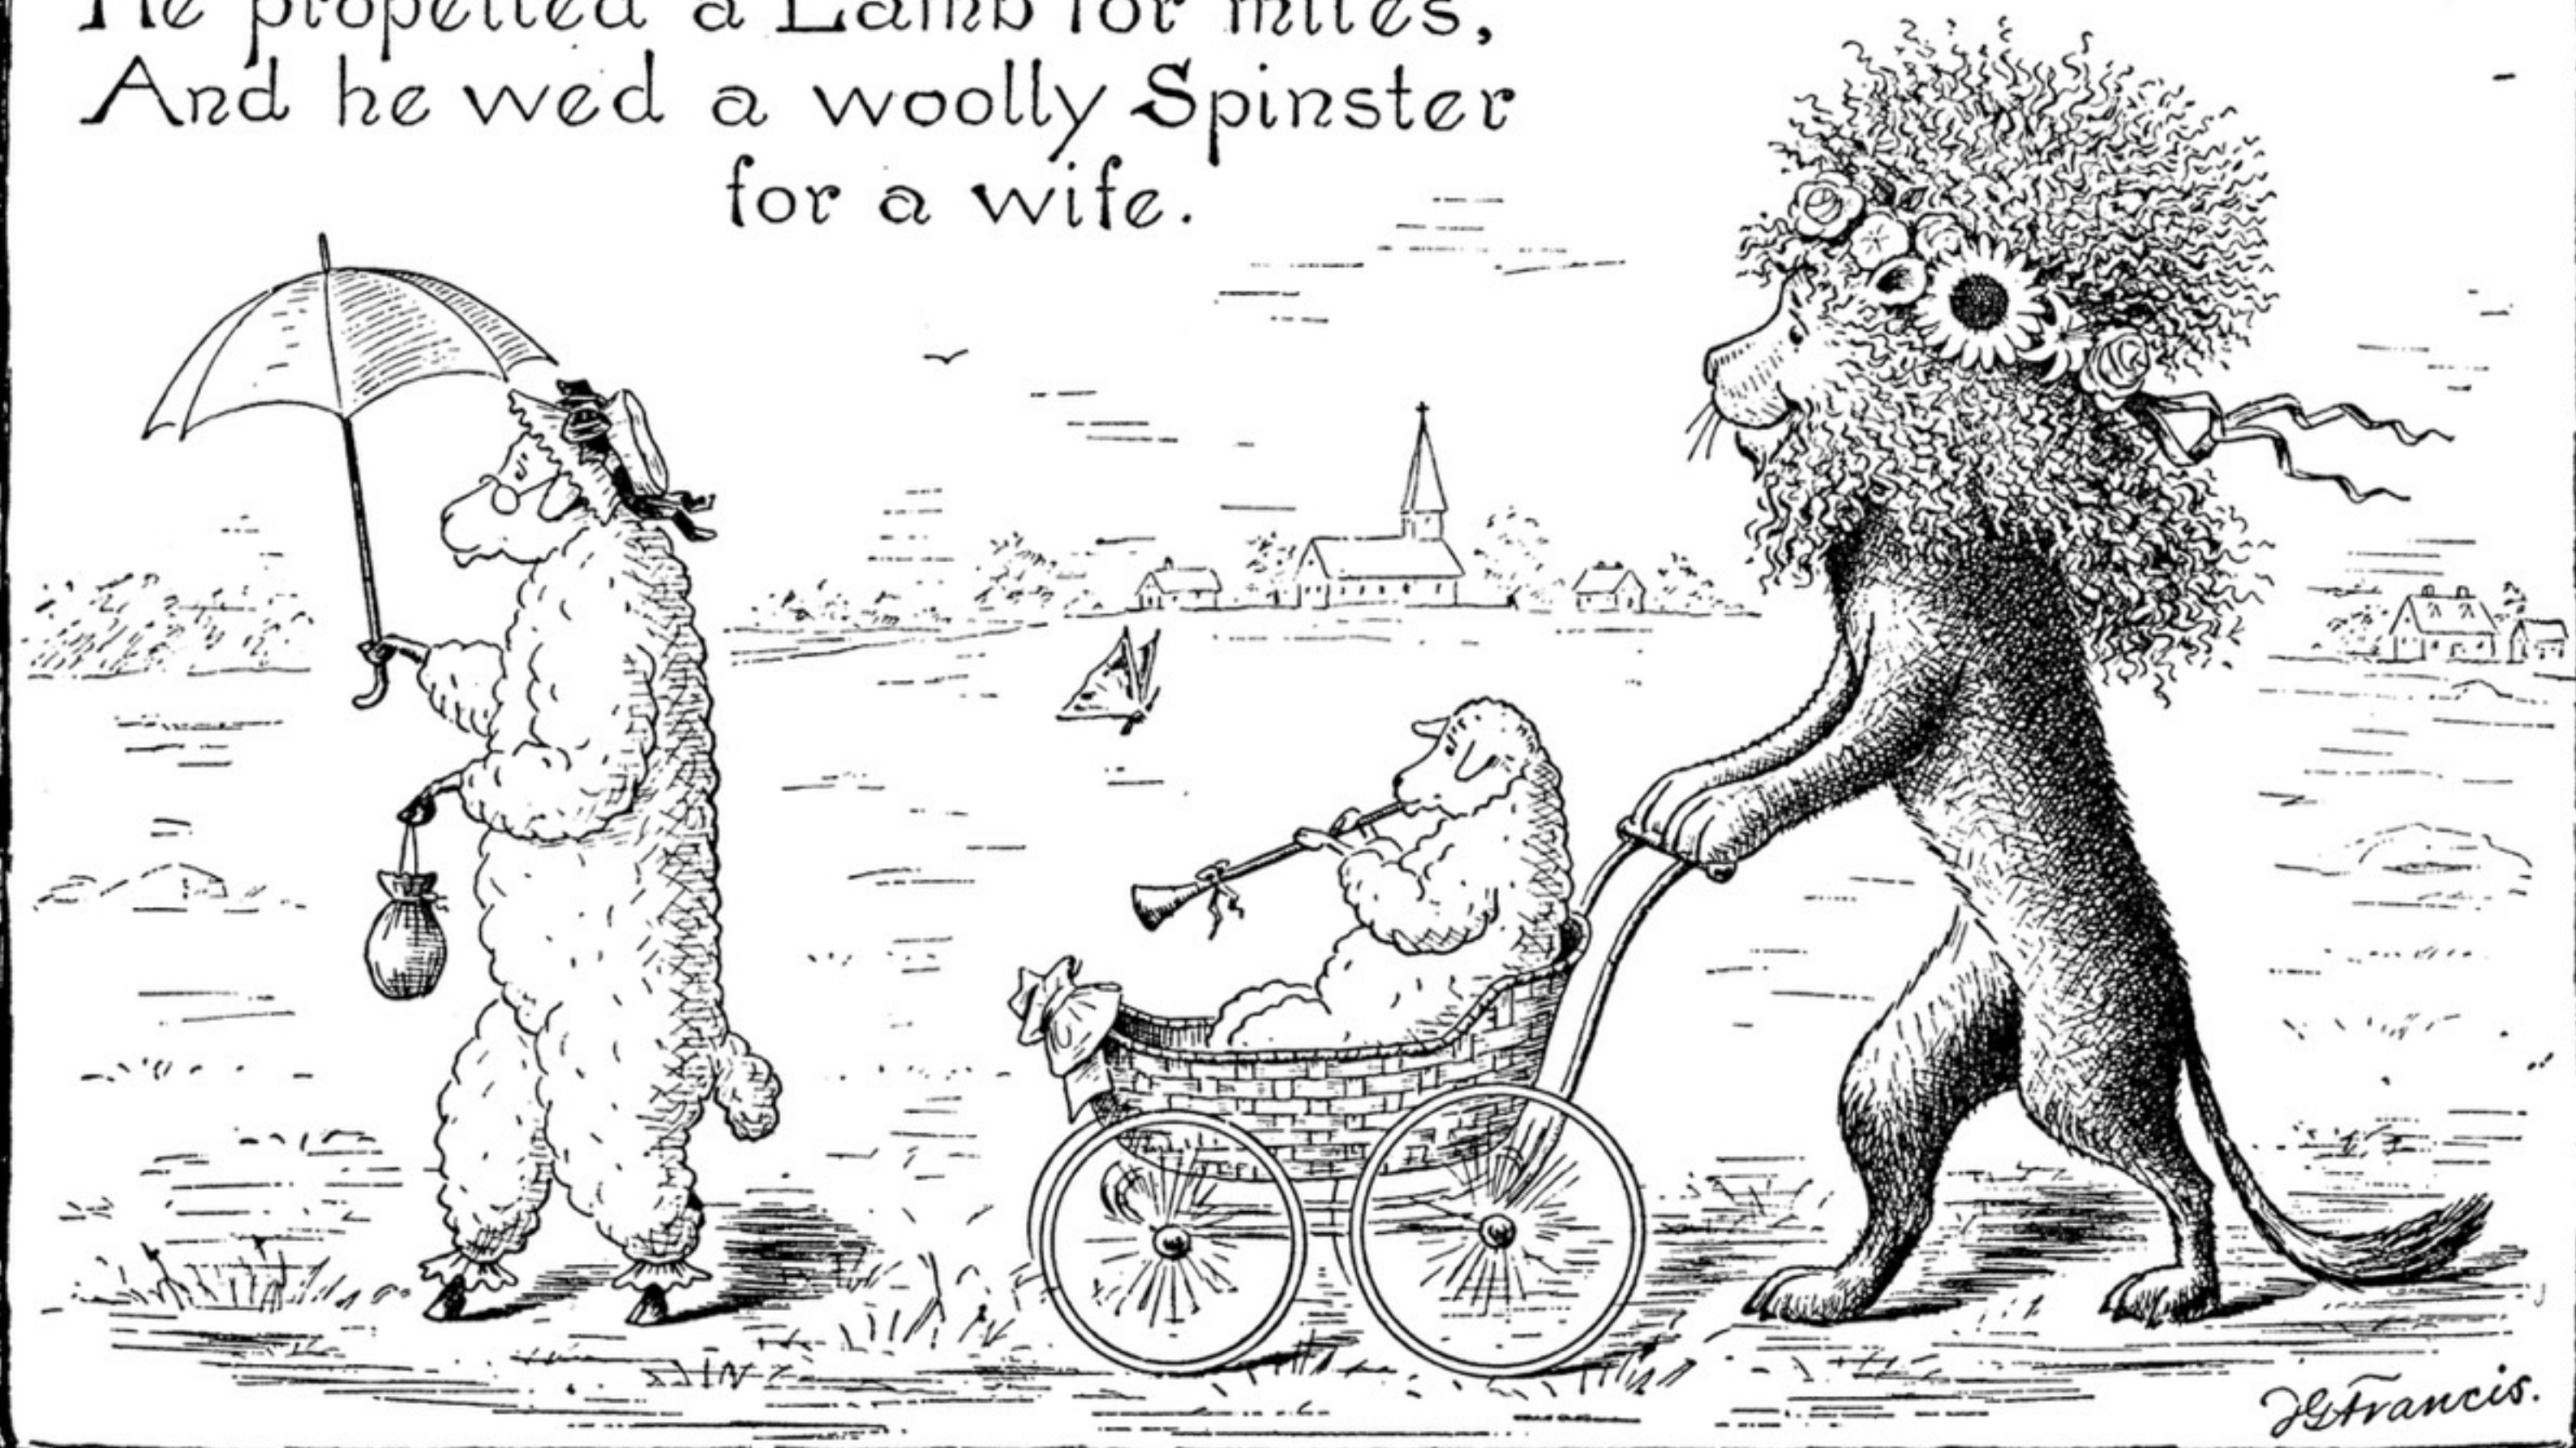

# NUANCES OF STORYTELLING

A Raging, Roaring Lion, of a Lamb-devouring Kind,  
Reformed and led a sweet, submissive life.  
For with face all steeped in smiles  
He propelled a Lamb for miles,  
And he wed a woolly Spinster  
for a wife.