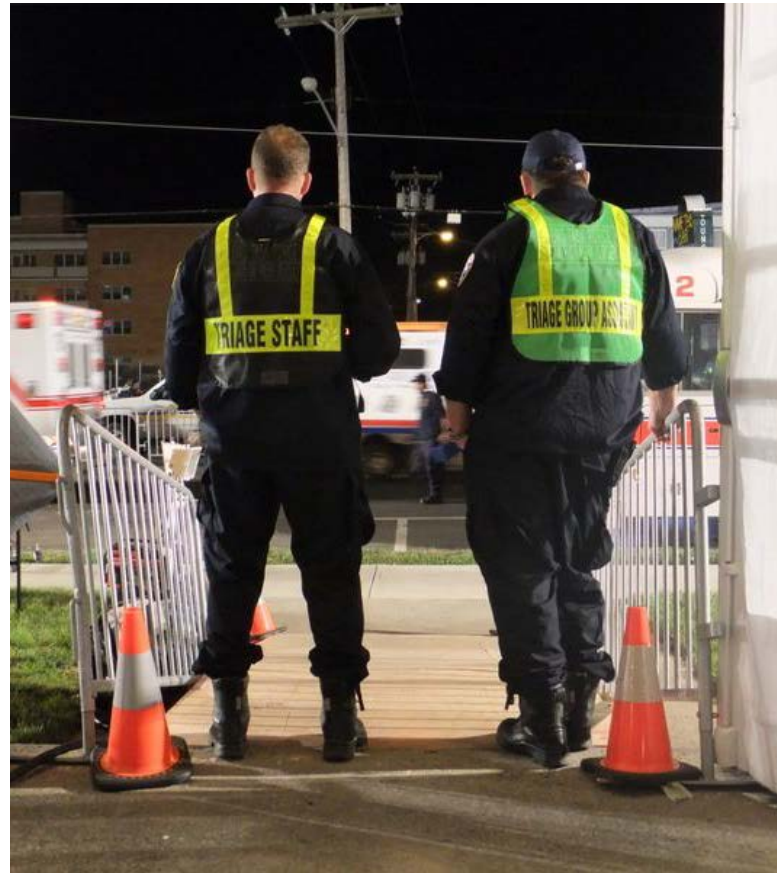

+ An EMS approach.....

- Preparation - Plan
- Scene Size-up – What?
- Triage – How bad?
- Treatment – Do what?
- Transport - Deliver
- Reevaluate – Is it working?
- Document – Keep track