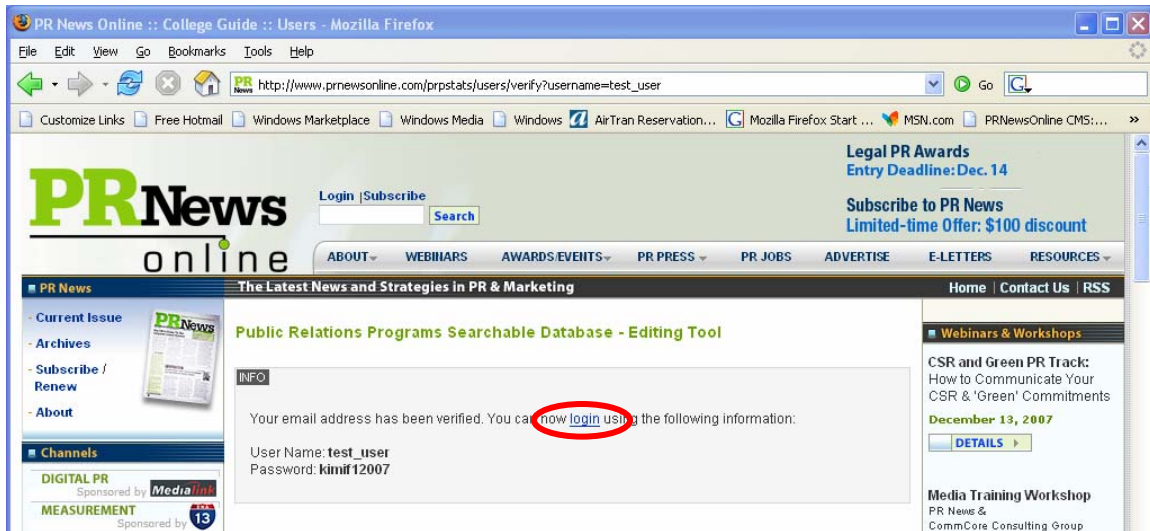

The email will include the user name and password you requested. It will also provide a link for you to return to PRNews Online, verify you account information, and login to the system. Click on the word login on this page.

You will be redirected to the following page. Enter your login credentials.